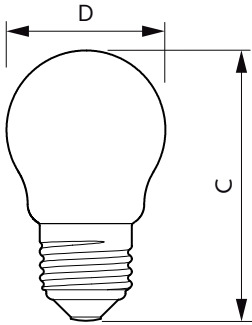

Classic filament LED candles and lusters

Energy Consumption kWh/1000 h	5 kWh
Product Data	
Full product code	871869977343400
Order product name	Classic LEDLuster D 4.5-40W P45 E27 827 CL
EAN/UPC - Product	8718699773434
Order code	929002391402

Numerator - Quantity Per Pack	1
Numerator - Packs per outer box	10
Material Nr. (12NC)	929002391402
Net Weight (Piece)	0.010 kg

Dimensional drawing

P45 230V 4-25W 250lm 2700K E27 D CL