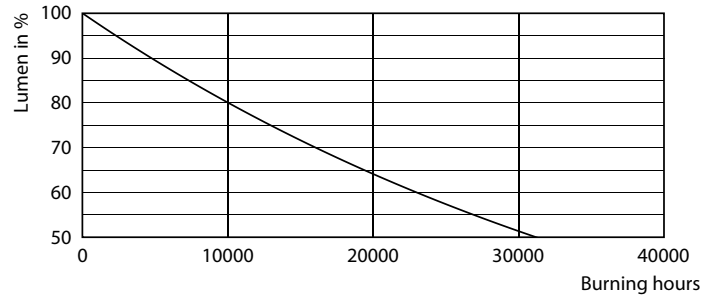

Product data

General Information	
Cap-Base	E27 [E27]
EU RoHS compliant	Yes
Nominal Lifetime (Nom)	15000 h
Switching Cycle	20000X
Technical Type	4.5-40W
Light Technical	
Color Code	827 [CCT of 2700K]
Beam Angle (Nom)	270 °
Luminous Flux (Nom)	470 lm
Color Designation	Warm White (WW)
Correlated Color Temperature (Nom)	2700 K
Luminous Efficacy (rated) (Nom)	104.00 lm/W
Color Consistency	<6
Color Rendering Index (Nom)	80
LLMF At End Of Nominal Lifetime (Nom)	70 %
Operating and Electrical	
Input Frequency	50 to 60 Hz

Photometric data

LEDbulb CLA 4,5W P45 E27 827 CL

LEDbulb CLA 4,5W A60 E27 827 CL

LEDbulb CLA WGD CRI90

Classic filament LED candles and lusters

Lifetime

15K LED

15K LMP