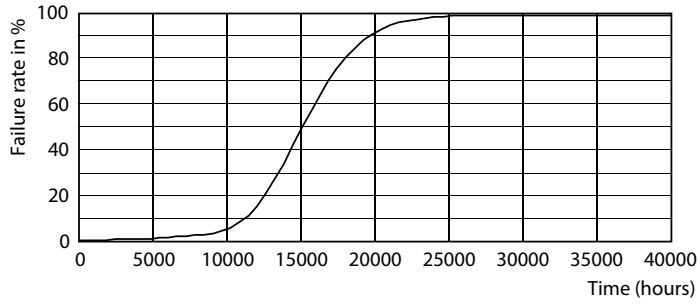

Classic filament LED candles and lusters

Lifetime

15K LED