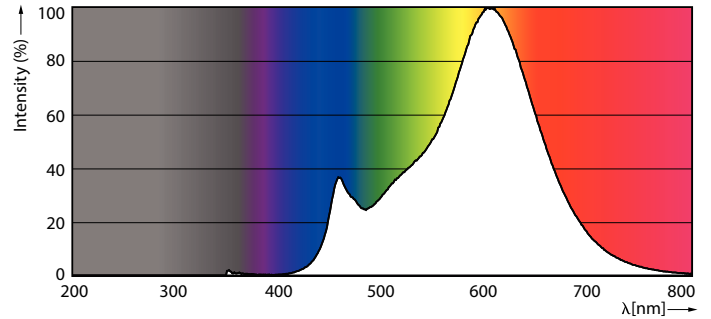

LEDbulb CLA 4,5W A60 E27 827 CL