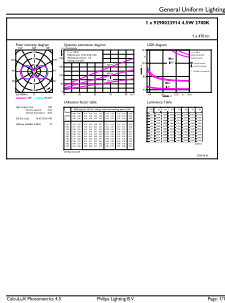

Photometric data

LEDbulb CLA 4,5W P45 E27 827 CL